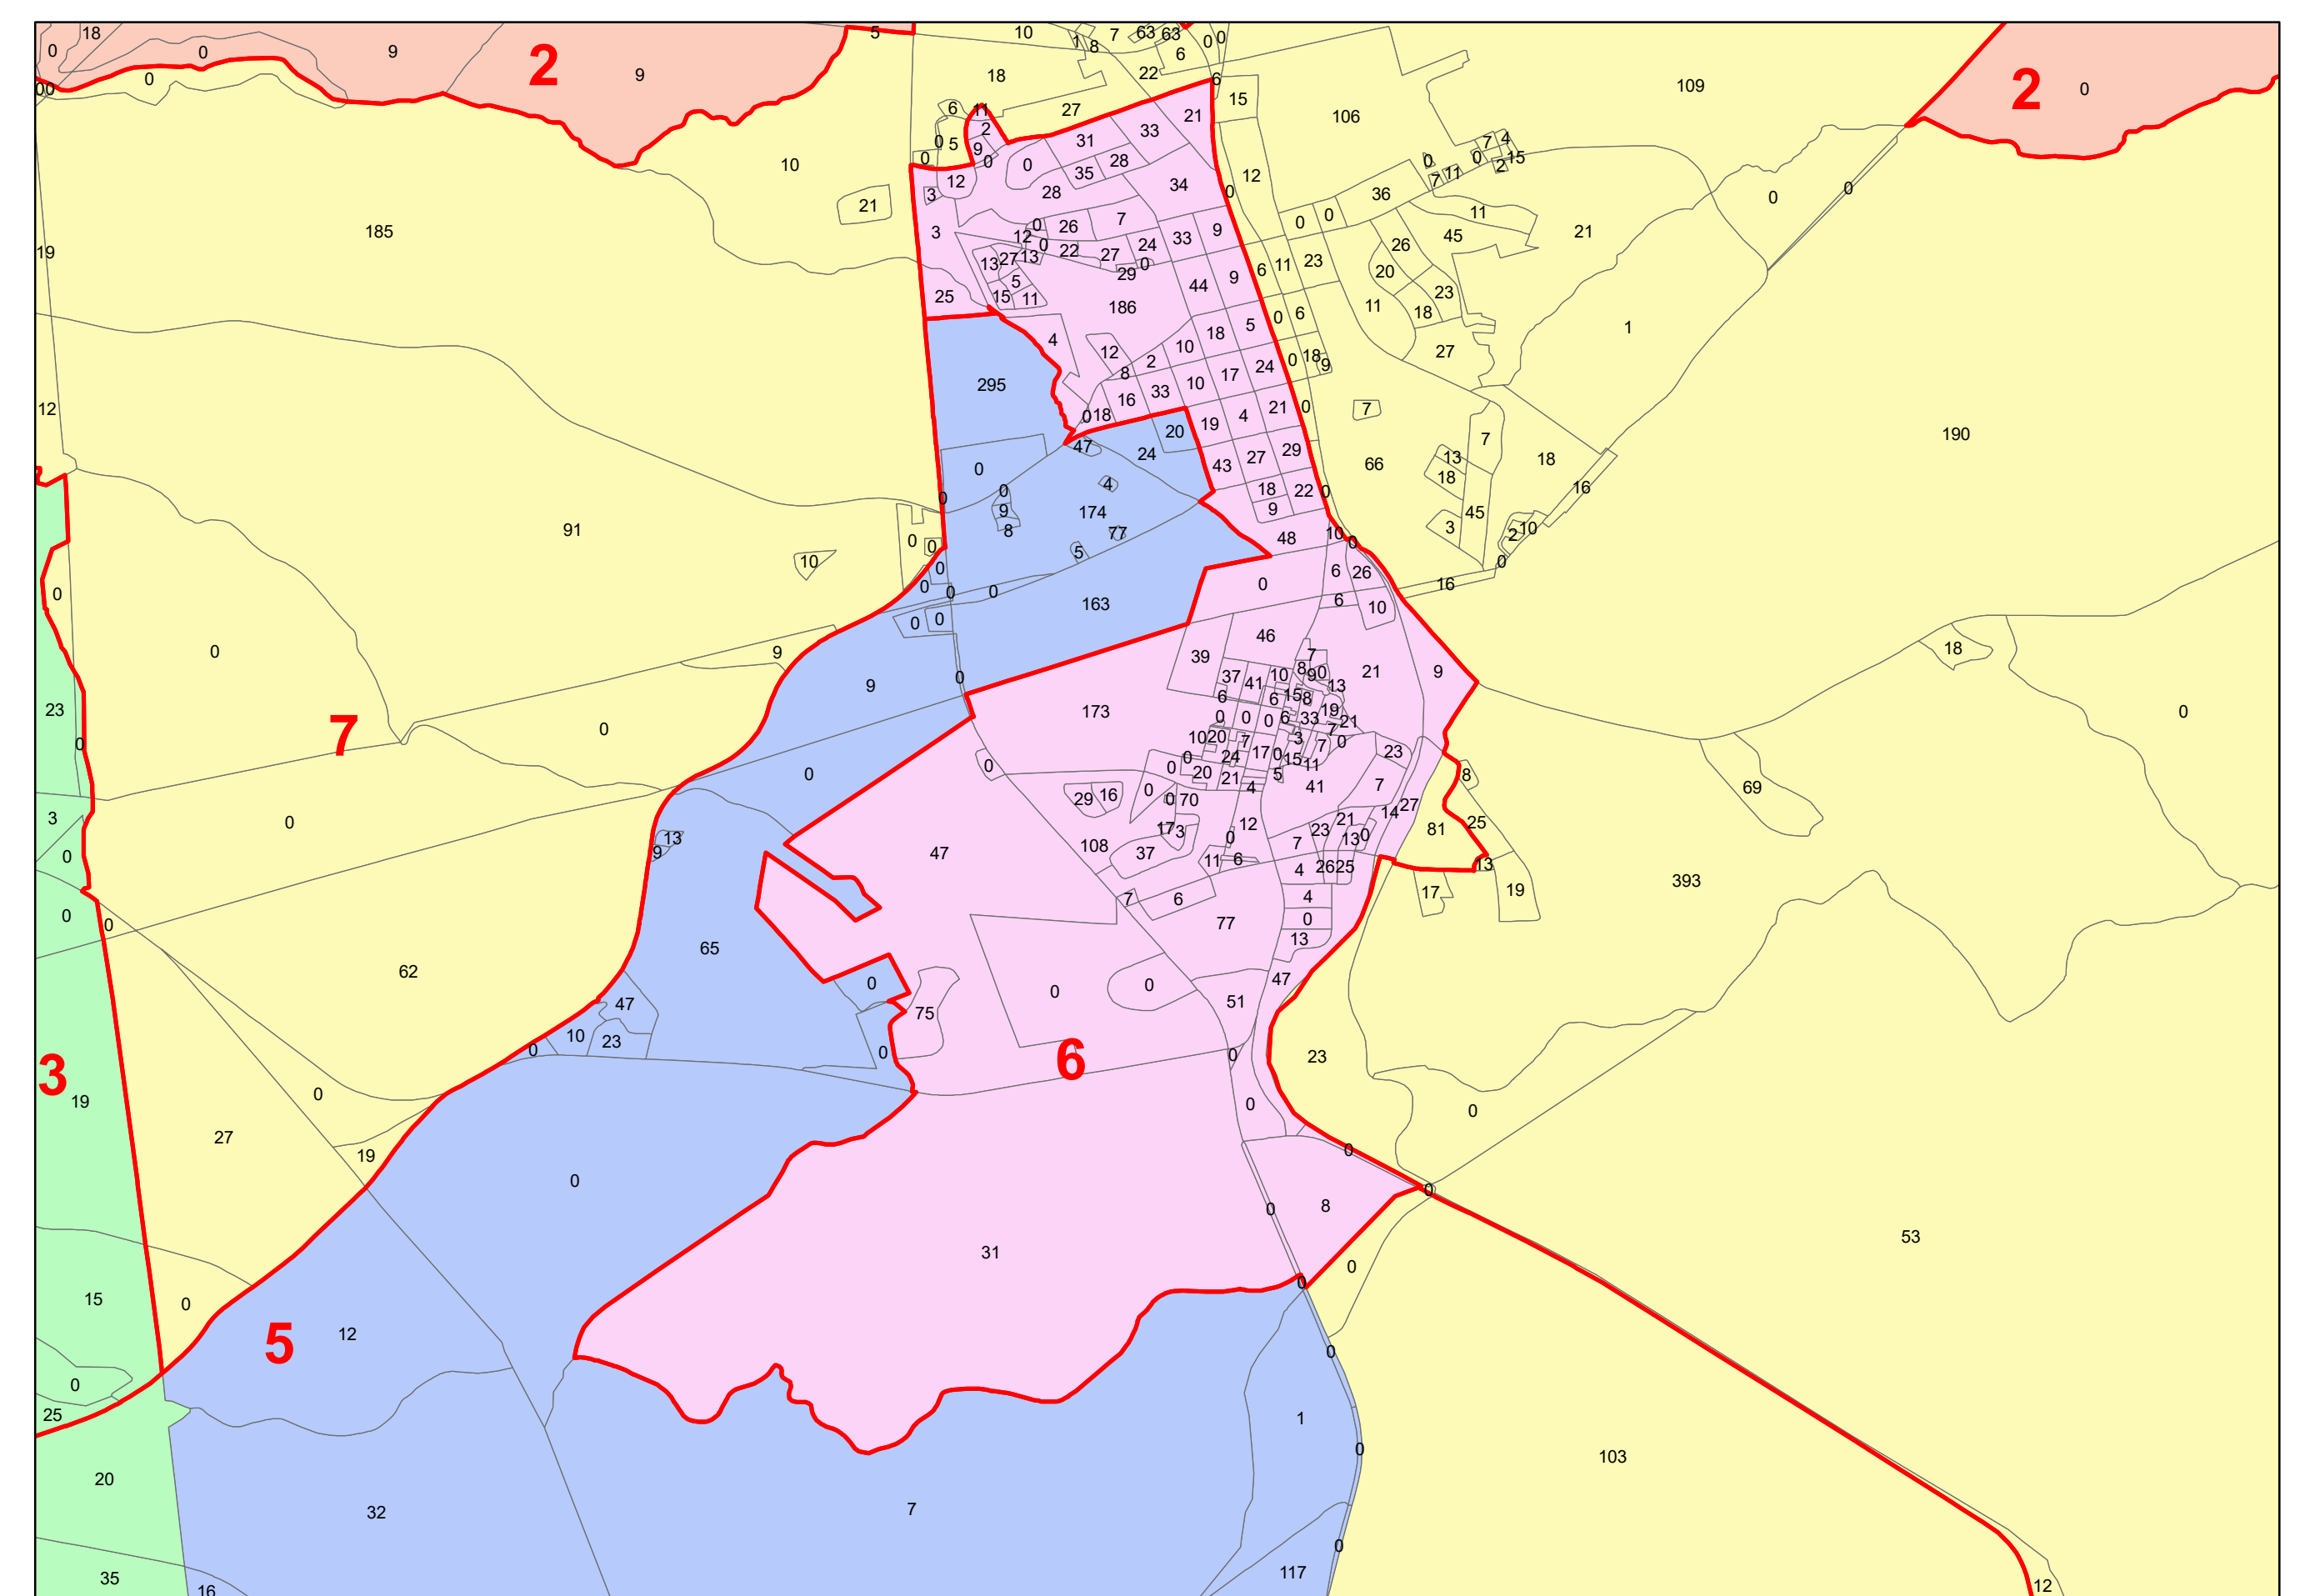

# Fairfield County 2020 Redistricting Draft SD ADJ

## Legend

 Current District

## Fairfield\_Draft\_Block\_DOJ\_Race

### Draft District

-  1
-  2
-  3
-  4
-  5
-  6
-  7