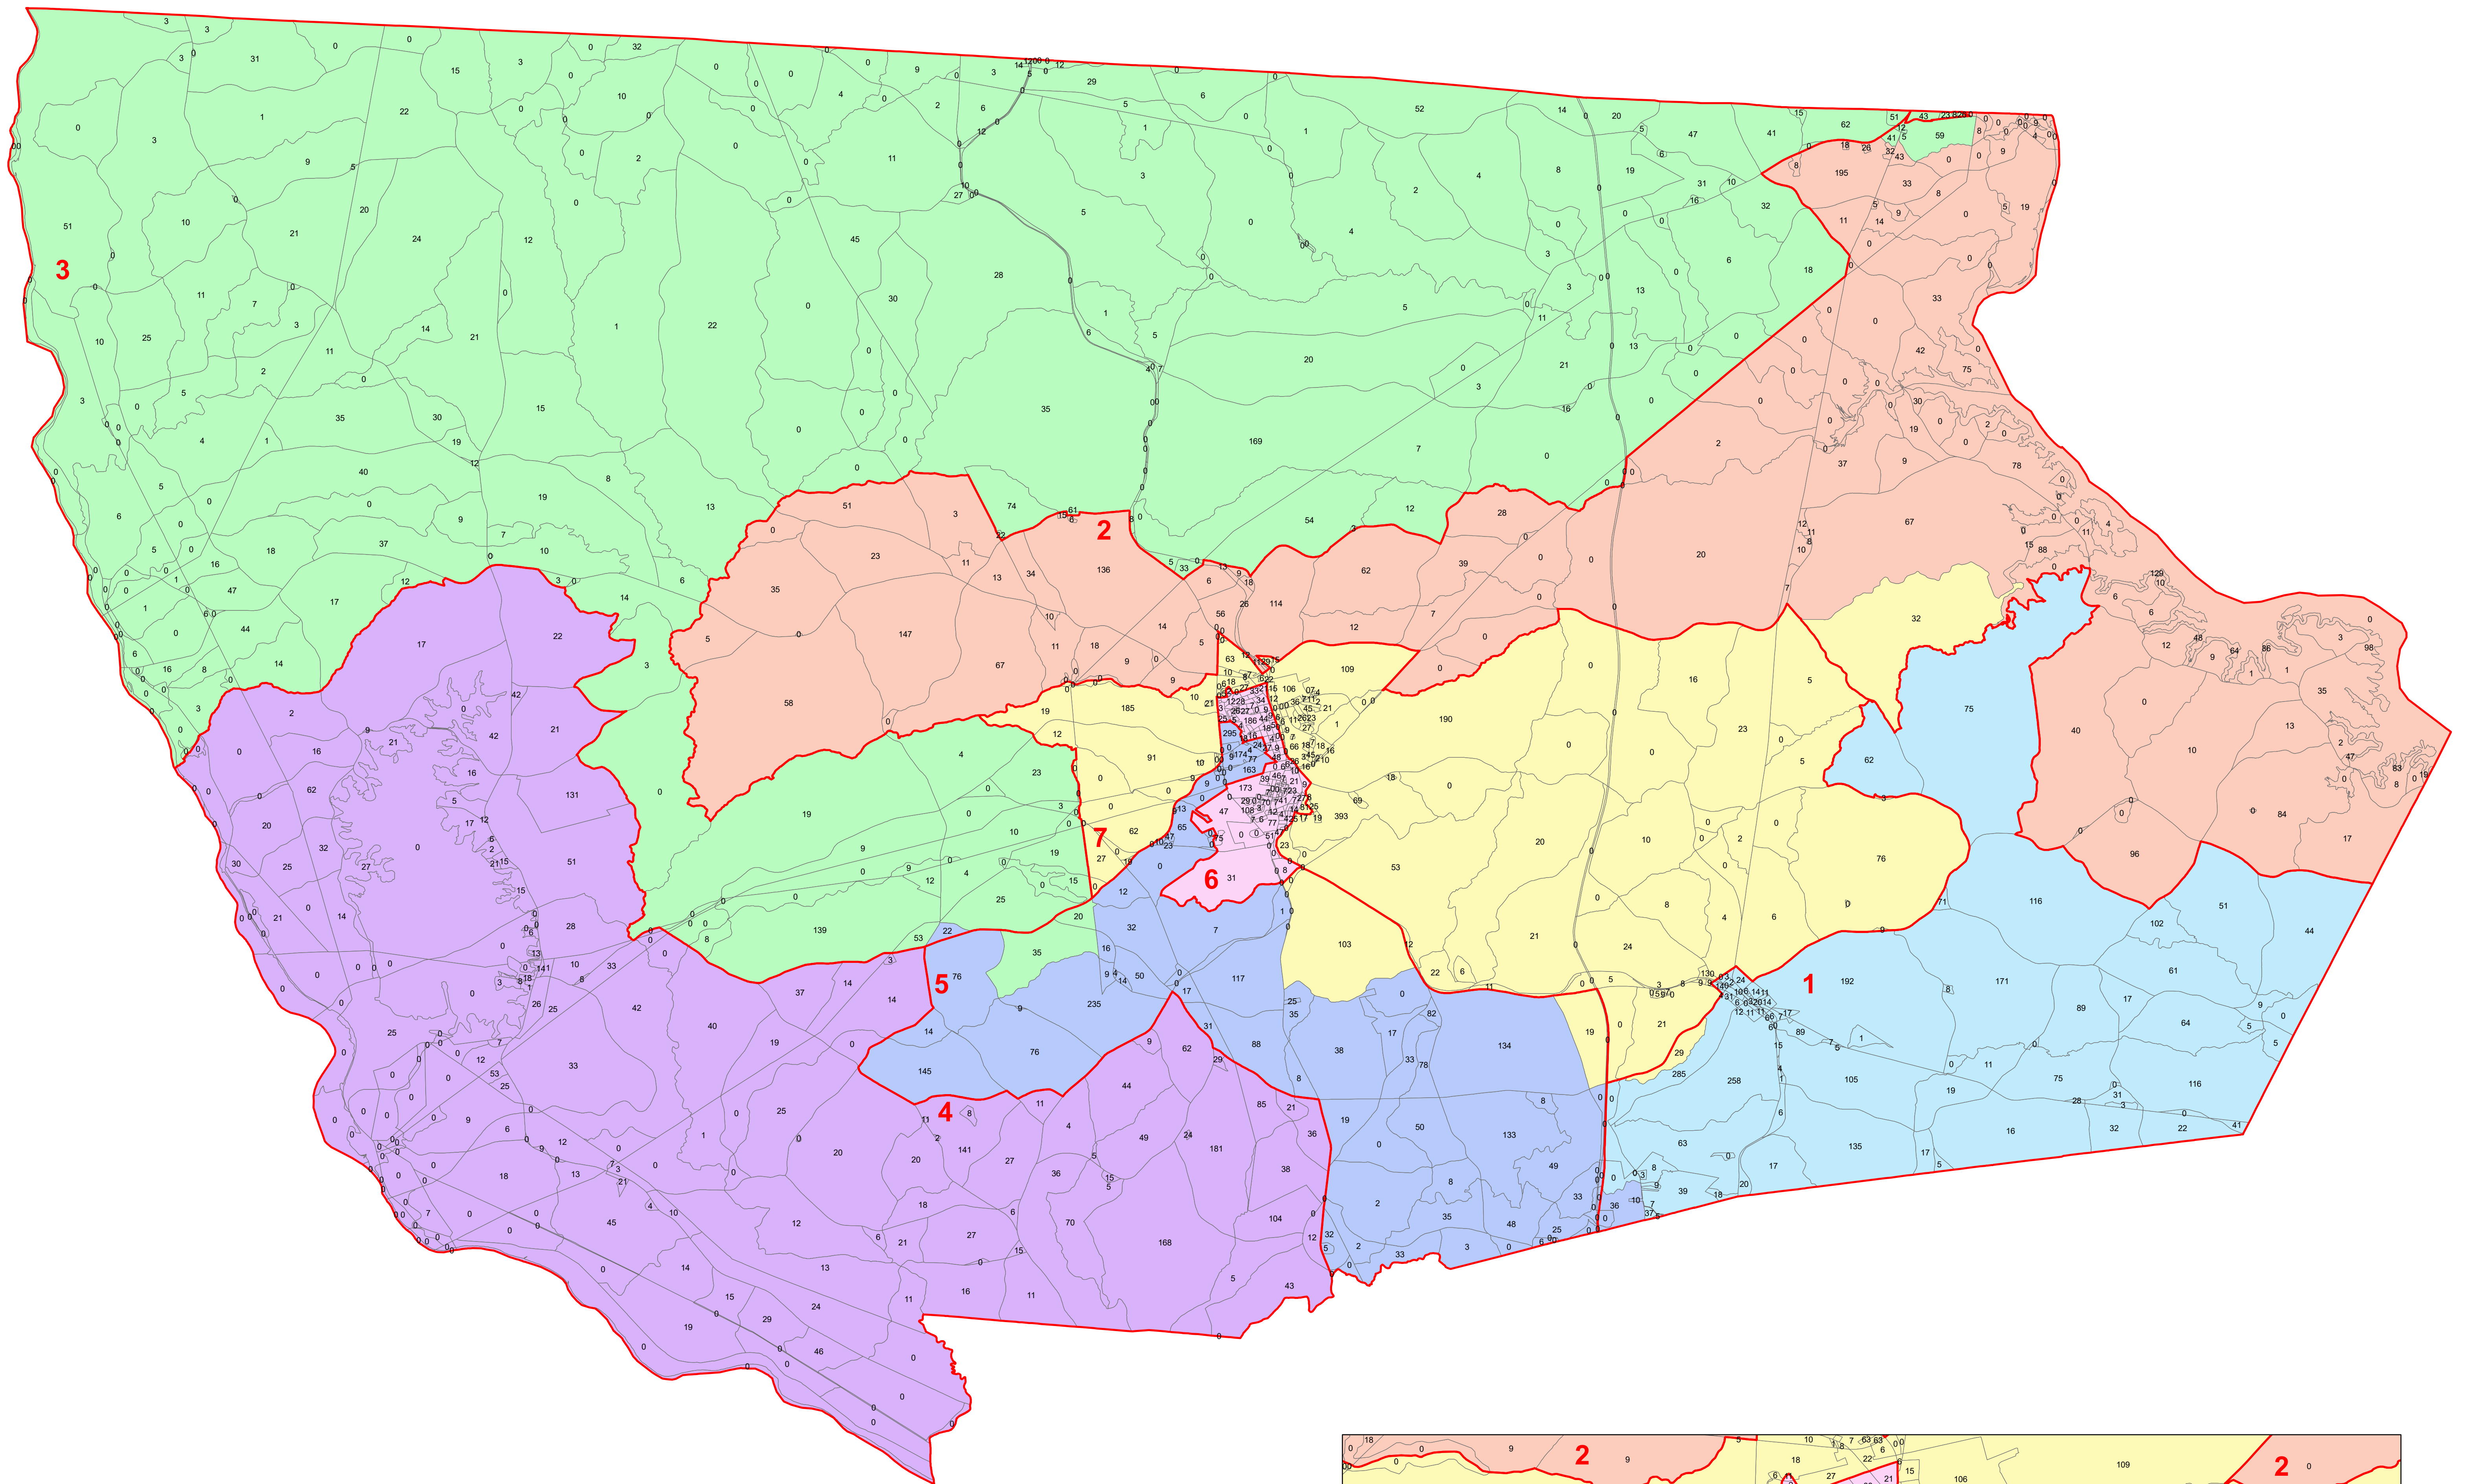

# Fairfield County 2020 Redistricting Draft SD ADJ

## Legend

 Current District

## Fairfield\_Draft\_Block\_DOJ\_Race

### Draft District

-  1
-  2
-  3
-  4
-  5
-  6
-  7